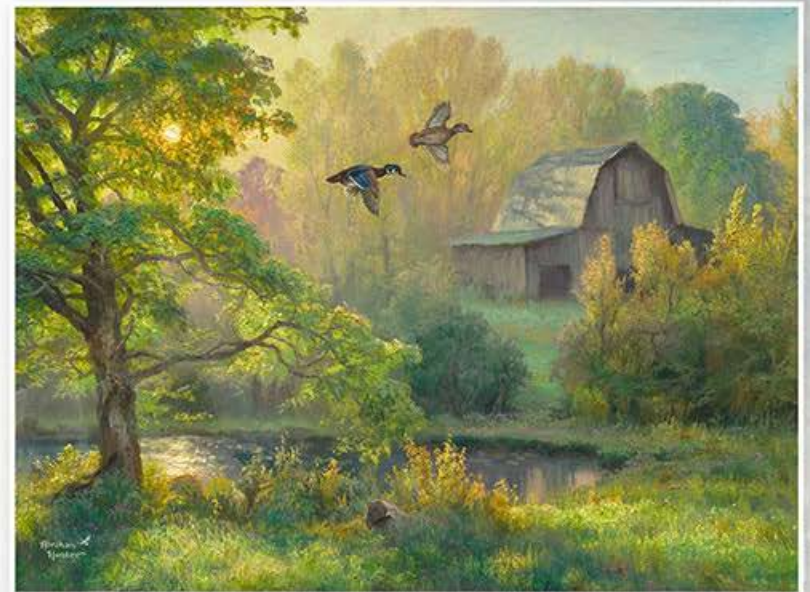

**COLLIN BOGLE**  
NATURE ART 

*Kim Volien*  
PAINTER OF PEACE AND TRANQUILITY

*Kim Volien*  
2023

Abraham Hunter 

AB-0519 - Summer Moon

AB-0520 - After The Rain

AB-0521 - Night Time Pasture

AB-0523 - Moment Of Peace

AB-1400 - Canadian Rockies

AB-1107 - Moon Walk

Abraham  
Hunter

AB-0368 - Bunny Farm

AB-0293 - Flying In

AB-0924 - Scouting For A Nesting Place

Doughty

TD-20147 - A Beautiful Day - Finch

TD-20148 - Feeding Time At The Old Mill - Bluebirds

TD-20149 - Friendly Encounter - Nuthatch & Chickadees

TD-20150 - Guarding The Nest - Robin

Doughty

TD-20147 - A Beautiful Day - Finch

TD-20147 - A Beautiful Day - Finch