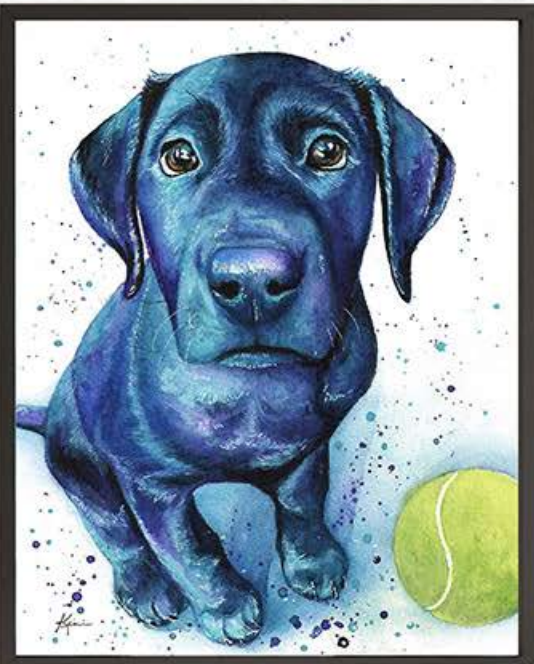

Paint with a purpose

As an animal and environmental advocate, Lindsay supports animal rescues, sanctuaries, and conservation organizations through her art and aims to inspire others to do the same.

#ballislife

01

02

03

Lindsay Kiv
FINE ART

Live-Color-Fully

01

02

03