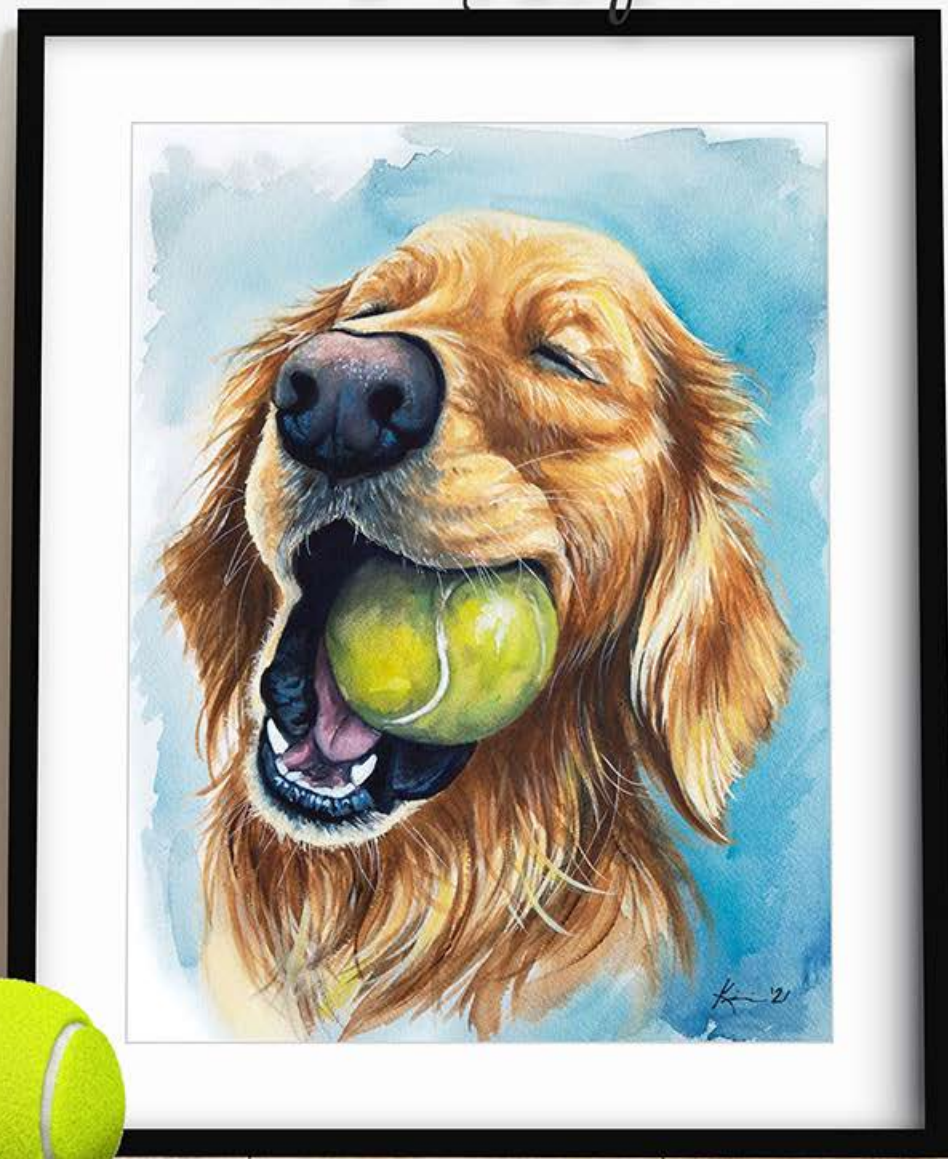

Paint with a purpose

As an animal and environmental advocate, Lindsay supports animal rescues, sanctuaries, and conservation organizations through her art and aims to inspire others to do the same.

#ballislife

01

02

03

Lindsay Kiv
FINE ART

Live-Color-Fully

01

02

03