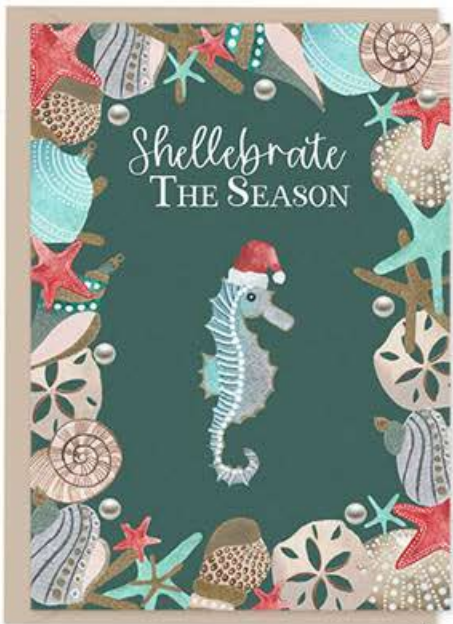

01b

Coastal Christmas
BL-7001e

© BY THE LAKESIDE ART STUDIO COURTESY OF MHS LICENSING

BY THE art studio
LAKESIDE