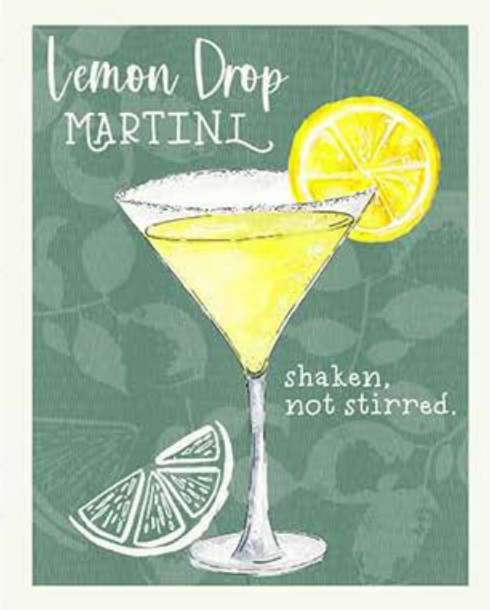

05

EVERYTHING LEMON

BL-1004a

© BY THE LAKESIDE ART STUDIO COURTESY OF MHS LICENSING

BY THE art studio
LAKESIDE